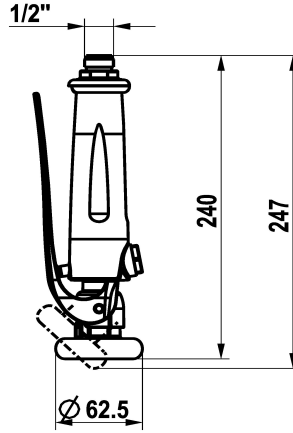

KWC GASTRO Pre-rinse spray

Modell-Linie: SPAREPARTS | Z.539.030.145

KWC-No.

539030

graphite grey, 1/2" thread

* Pre-rinse spray

- with integrated delayed closing device to minimize water hammer
- with valve maintenance unit for cleaning and swivelling sieve jet
- SprayClean - easy to clean and actively prevents limescale

buildup

- SprayLock - lockable jet spray
- PowerClean - needle spray mode
- * Connecting thread 1/2"

Technical Data

A_Spray (kitchen)

Connection

ATT-KWC-FARBCODE

Faucet_typ

15 l/min (3 bar)