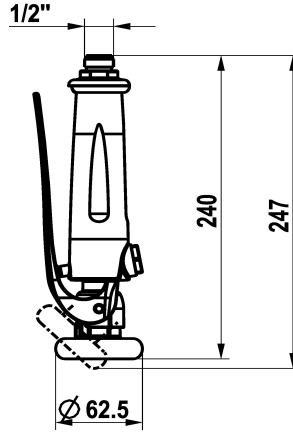

## KWC GASTRO Pre-rinse spray

Modell-Linie: SPAREPARTS | Z.539.030.145  
Spare parts | Spare parts taps

### KWC-No.

**539030**

graphite grey, 1/2" thread

### Technical Data

Spray: Flow rate

15 l/min (3 bar)

Connection

G 1/2"

Color code

graphite gray

Faucet\_typ