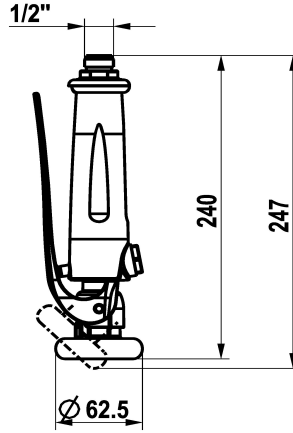

KWC GASTRO Pre-rinse spray

Modell-Linie: SPAREPARTS | Z.539.030.145
Spare parts | Spare parts taps

KWC-No.

539030
graphite grey, 1/2" thread

- * Pre-rinse spray
- with integrated delayed closing device to minimize water hammer
- with valve maintenance unit for cleaning and swivelling sieve jet
- SprayClean - easy to clean and actively prevents limescale

- buildup
- SprayLock - lockable jet spray
- PowerClean - needle spray mode
* Connecting thread 1/2"

Technical Data

Spray: Flow rate

15 l/min (3 bar)

Connection

G 1/2"

Color code

graphite gray