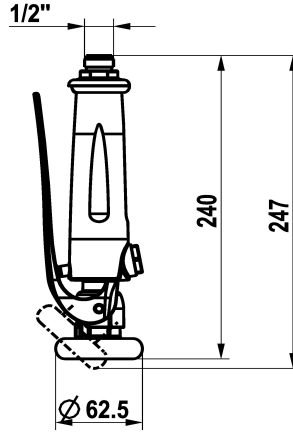

## KWC GASTRO Pre-rinse spray

Modell-Linie: SPAREPARTS | Z.539.030.145

### KWC-No.

**539030**  
graphite grey, 1/2" thread

- \* Pre-rinse spray
- with integrated delayed closing device to minimize water hammer
- with valve maintenance unit for cleaning and swivelling sieve jet
- SprayClean - easy to clean and actively prevents limescale