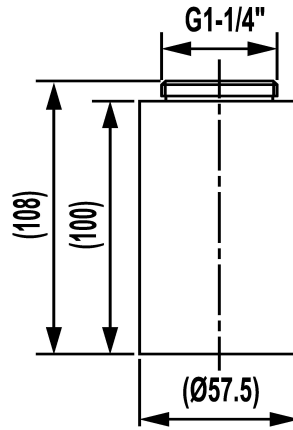

KWC GASTRO E

Base 100 mm

Modell-Linie: GASTRO E | Z.539.000.700

Taps | Complementary parts taps

KWC-No.

539000

stainless steel

* Base 100 mm

Measure_L

L 100

material

stainless steel