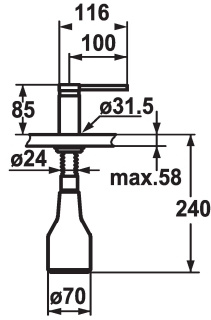

KWC AVA 2.0 Soap dispensers

Modell-Linie: ACCESSOIRES | Z.536.159.176
Accessories | Soap dispensers

KWC-No.

536159
chromeline

538981
matt black

536177
decor steel

Color code

chrome

matt black

decor steel

* Soap dispenser KWC AVA
* Easily refillable from top without disassembly
* Mounting hole size $\varnothing 26$ mm

* Scope of delivery:
- Pump
- Soap container, filling capacity 350 ml Z.635.713

Technical Data

Color code

matt black

Faucet_typ

Soap dispenser

Dimension Height

85

Projection_A