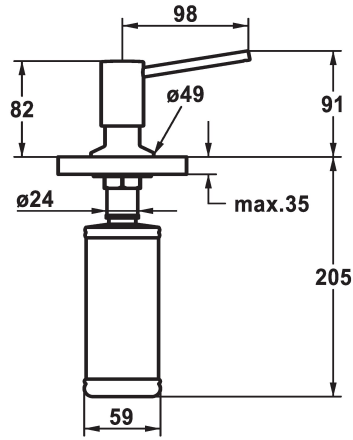

KWC BASIC Soap dispenser

Modell-Linie: ACCESSOIRES | Z.538.409.177
Sanitetsutrustning | Tvålbehållare

KWC-No.

538409
chromeline

538410
matt black

538411
brushed steel

ATT-KWC-FARBCODE

chromeline

matt black

brushed steel

* Soap dispenser KWC BASIC
* Easily refillable from top without disassembly
* Mounting hole size ø26 mm

* Scope of delivery:
- Pump
- Soap container, filling capacity 320 ml Z.639.549

Technical Data

ATT-KWC-FARBCODE

Faucet_typ

Measure_Height

Projection_A

brushed steel

Seifenspender

91