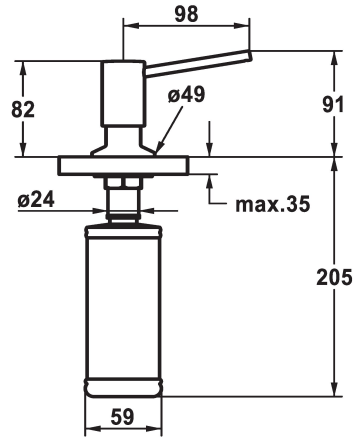

KWC BASIC Soap dispenser

Modell-Linie: ACCESSOIRES | Z.538.409.177

KWC-No.

538409
chromeline

538410
matt black

538411
brushed steel

ATT-KWC-FARBCODE

chromeline

matt black

brushed steel

* Soap dispenser KWC BASIC
* Easily refillable from top without disassembly
* Mounting hole size ø26 mm

* Scope of delivery:
- Pump
- Soap container, filling capacity 320 ml Z.639.549

Dane techniczne

ATT-KWC-FARBCODE

Faucet_typ

Dimension Height

Projection_A

brushed steel

Seifenspender

91