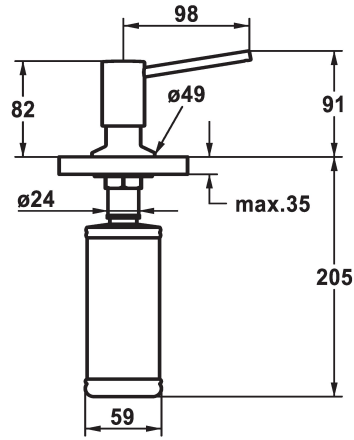

## KWC BASIC Soap dispenser

Modell-Linie: ACCESSOIRES | Z.538.409.177

Saniteettivarusteet julkisiin tiloihin | Saippua-annostelijat

### KWC-No.

**538409**  
chromeline

**538410**  
matt black

**538411**  
brushed steel

### Värikoodi

chromeline

matt black

brushed steel

\* Soap dispenser KWC BASIC  
\* Easily refillable from top without disassembly  
\* Mounting hole size ø26 mm

\* Scope of delivery:  
- Pump  
- Soap container, filling capacity 320 ml Z.639.549

### Tekniset tiedot

Värikoodi

brushed steel

Faucet\_typ

Seifenspender

Measure\_Height

91

Projection\_A