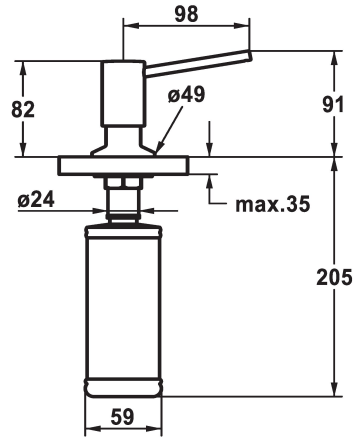

KWC BASIC Soap dispenser

Modell-Linie: ACCESSOIRES | Z.538.409.177
Accessories | Soap dispensers

KWC-No.

538409
chromeline

538410
matt black

538411
brushed steel

Color code

chromeline

matt black

brushed steel

* Soap dispenser KWC BASIC
* Easily refillable from top without disassembly
* Mounting hole size ø26 mm

* Scope of delivery:
- Pump
- Soap container, filling capacity 320 ml Z.639.549

Technical Data

Color code

brushed steel

Faucet_typ

Soap dispenser

Measure Height

91

Projection A