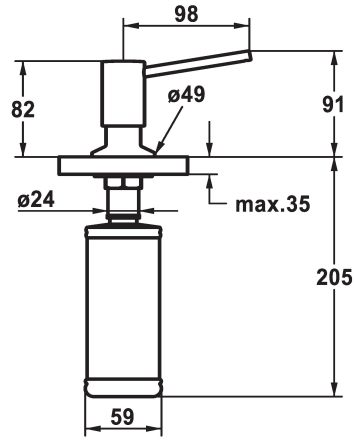

## KWC BASIC Soap dispenser

Modell-Linie: ACCESSOIRES | Z.538.409.177  
Accessories | Soap dispensers

### KWC-No.

**538409**  
chromeline

**538410**  
matt black

**538411**  
brushed steel

### Color code

chromeline

matt black

brushed steel

\* Soap dispenser KWC BASIC  
\* Easily refillable from top without disassembly  
\* Mounting hole size ø26 mm

\* Scope of delivery:  
- Pump  
- Soap container, filling capacity 320 ml Z.639.549

### Technical Data

Color code

brushed steel

Faucet\_typ

Soap dispenser

Dimension Height

91

Projection A