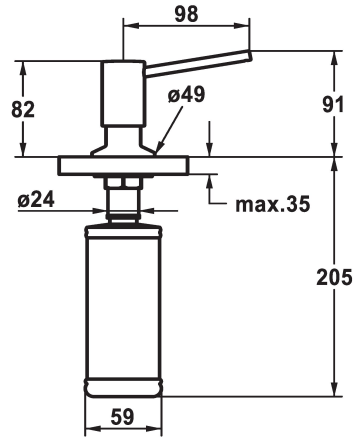

## KWC BASIC Soap dispenser

Modell-Linie: ACCESSOIRES | Z.538.409.177  
Accessories | Soap dispensers

### KWC-No.

**538409**  
chromeline

**538410**  
matt black

**538411**  
brushed steel

### Color code

chrome

matt black

brushed steel

\* Soap dispenser KWC BASIC  
\* Easily refillable from top without disassembly  
\* Mounting hole size ø26 mm

\* Scope of delivery:  
- Pump  
- Soap container, filling capacity 320 ml Z.639.549

### Technical Data

Color code

Faucet\_typ

Dimension Height

Projection\_A

brushed steel

Soap dispenser

91