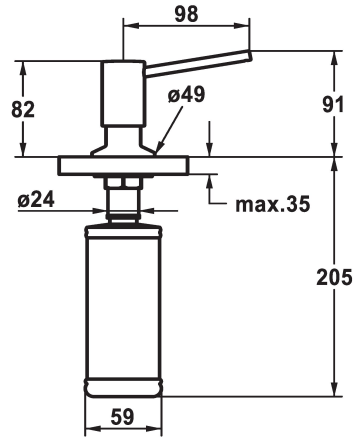

KWC BASIC Soap dispenser

Modell-Linie: ACCESSOIRES | Z.538.409.177

KWC-No.

538409
chromeline

538410
matt black

538411
brushed steel

ATT-KWC-FARBCODE

chromeline

matt black

brushed steel

* Soap dispenser KWC BASIC
* Easily refillable from top without disassembly
* Mounting hole size ø26 mm

* Scope of delivery:
- Pump
- Soap container, filling capacity 320 ml Z.639.549

Technické údaje

ATT-KWC-FARBCODE

Faucet_typ

Measure_Height

Projection_A

brushed steel

Seifenspender

91