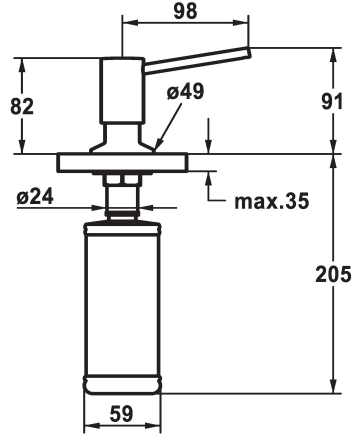

## KWC BASIC Soap dispenser

Modell-Linie: ACCESSOIRES | Z.538.409.176  
Sanitetsutrustning | Tvålbehållare

### KWC-No.

**538409**  
chromeline

**538410**  
matt black

**538411**  
brushed steel

### ATT-KWC-FARBCODE

chromeline

matt black

brushed steel

\* Soap dispenser KWC BASIC  
\* Easily refillable from top without disassembly  
\* Mounting hole size  $\varnothing 26$  mm

\* Scope of delivery:  
- Pump  
- Soap container, filling capacity 320 ml Z.639.549

### Technical Data

ATT-KWC-FARBCODE

Faucet\_typ

Measure\_Height

Projection\_A

matt black

Seifenspender

91