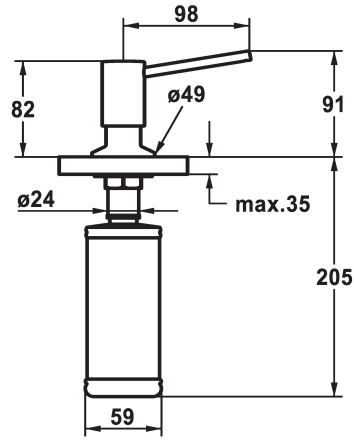

KWC BASIC
Soap dispenser

Modell-Linie: ACCESSOIRES | Z.538.409.176

KWC-No.

538409
chromeline

538410
matt black

538411
brushed steel

ATT-KWC-FARBCODE

chromeline

matt black

brushed steel

* Soap dispenser KWC BASIC
* Easily refillable from top without disassembly
* Mounting hole size $\varnothing 26$ mm

* Scope of delivery:
- Pump
- Soap container, filling capacity 320 ml Z.639.549

Dane techniczne

ATT-KWC-FARBCODE

Faucet_typ

Dimension Height

Projection_A

matt black

Seifenspender

91