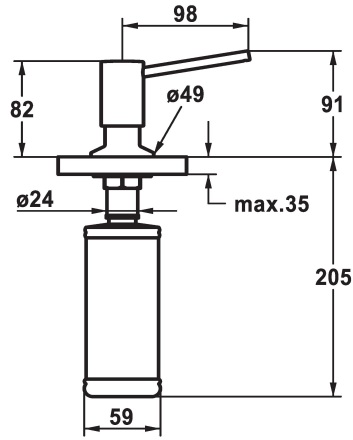

KWC BASIC Soap dispenser

Modell-Linie: ACCESSOIRES | Z.538.409.176

Saniteettivarusteet julkisiin tiloihin | Saippua-annostelijat

KWC-No.

538409
chromeline

538410
matt black

538411
brushed steel

ATT-KWC-FARBCODE

chromeline

matt black

brushed steel

* Soap dispenser KWC BASIC
* Easily refillable from top without disassembly
* Mounting hole size $\varnothing 26$ mm

* Scope of delivery:
- Pump
- Soap container, filling capacity 320 ml Z.639.549

Tekniset tiedot

ATT-KWC-FARBCODE

Faucet_typ

Measure_Height

Projection_A

lviCode

matt black

Seifenspender