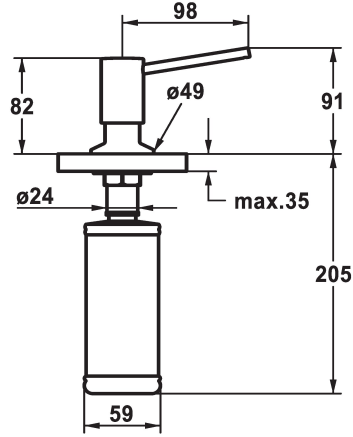

## KWC BASIC Soap dispenser

Modell-Linie: ACCESSOIRES | Z.538.409.176  
Accessories | Soap dispensers

### KWC-No.

**538409**  
chromeline

**538410**  
matt black

**538411**  
brushed steel

### Color code

chromeline

matt black

brushed steel

\* Soap dispenser KWC BASIC  
\* Easily refillable from top without disassembly  
\* Mounting hole size  $\varnothing 26$  mm

\* Scope of delivery:  
- Pump  
- Soap container, filling capacity 320 ml Z.639.549

### Technical Data

Color code

matt black

Faucet\_typ

Soap dispenser

Measure Height

91

Projection A