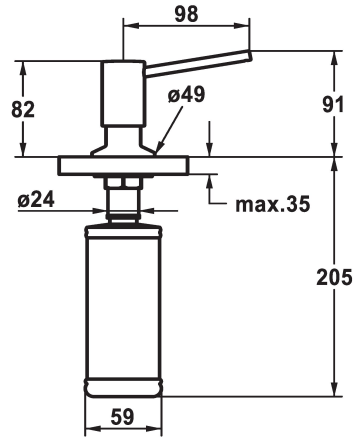

## KWC BASIC Soap dispenser

Modell-Linie: ACCESSOIRES | Z.538.409.176  
Accessories | Soap dispensers

### KWC-No.

**538409**  
chromeline

**538410**  
matt black

**538411**  
brushed steel

### Color code

chromeline

matt black

brushed steel

\* Soap dispenser KWC BASIC  
\* Easily refillable from top without disassembly  
\* Mounting hole size  $\varnothing 26$  mm

\* Scope of delivery:  
- Pump  
- Soap container, filling capacity 320 ml Z.639.549

### Technical Data

Color code

matt black

Faucet\_typ

Soap dispenser

Dimension Height

91

Projection A