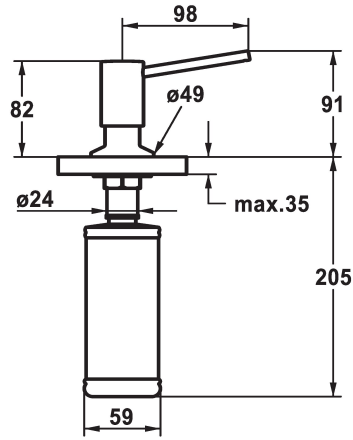

## KWC BASIC Soap dispenser

Modell-Linie: ACCESSOIRES | Z.538.409.176  
Accessories | Soap dispensers

### KWC-No.

**538409**  
chromeline

**538410**  
matt black

**538411**  
brushed steel

### Color code

chrome

matt black

brushed steel

\* Soap dispenser KWC BASIC  
\* Easily refillable from top without disassembly  
\* Mounting hole size  $\varnothing 26$  mm

\* Scope of delivery:  
- Pump  
- Soap container, filling capacity 320 ml Z.639.549

### Technical Data

Color code

matt black

Faucet\_typ

Soap dispenser

Dimension Height

91

Projection\_A