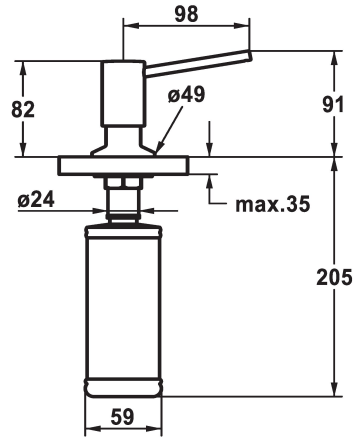

KWC BASIC Soap dispenser

Modell-Linie: ACCESSOIRES | Z.538.409.176

KWC-No.

538409
chromeline

538410
matt black

538411
brushed steel

ATT-KWC-FARBCODE

chromeline

matt black

brushed steel

* Soap dispenser KWC BASIC
* Easily refillable from top without disassembly
* Mounting hole size $\varnothing 26$ mm

* Scope of delivery:
- Pump
- Soap container, filling capacity 320 ml Z.639.549

Technické údaje

ATT-KWC-FARBCODE

Faucet_typ

Measure_Height

Projection_A

matt black

Seifenspender

91