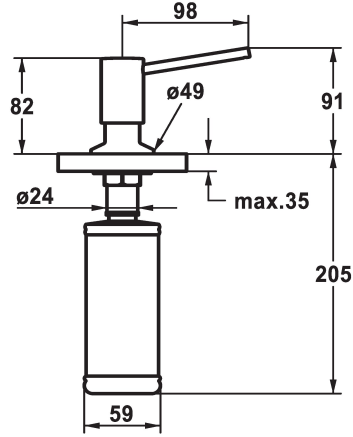

KWC BASIC Soap dispenser

Modell-Linie: ACCESSOIRES | Z.538.409.000
Sanitetsutrustning | Tvålbehållare

KWC-No.

538409
chromeline

538410
matt black

538411
brushed steel

ATT-KWC-FARBCODE

chromeline

matt black

brushed steel

* Soap dispenser KWC BASIC
* Easily refillable from top without disassembly
* Mounting hole size $\varnothing 26$ mm

* Scope of delivery:
- Pump
- Soap container, filling capacity 320 ml Z.639.549

Technical Data

ATT-KWC-FARBCODE

Faucet_typ

Measure_Height

Projection_A

chromeline

Seifenspender

91