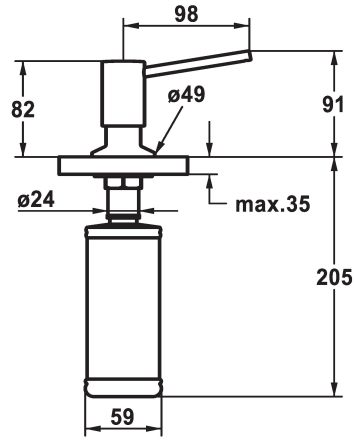

KWC BASIC Soap dispenser

Modell-Linie: ACCESSOIRES | Z.538.409.000

KWC-No.

538409
chromeline

538410
matt black

538411
brushed steel

ATT-KWC-FARBCODE

chromeline

matt black

brushed steel

* Soap dispenser KWC BASIC
* Easily refillable from top without disassembly
* Mounting hole size $\varnothing 26$ mm

* Scope of delivery:
- Pump
- Soap container, filling capacity 320 ml Z.639.549

Dane techniczne

ATT-KWC-FARBCODE

Faucet_typ

Dimension Height

Projection_A

chromeline

Seifenspender

91