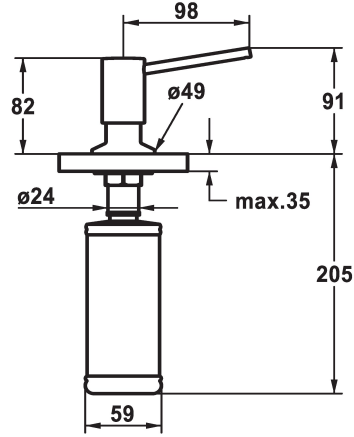

KWC BASIC Soap dispenser

Modell-Linie: ACCESSOIRES | Z.538.409.000

Saniteettivarusteet julkisiin tiloihin | Saippua-annostelijat

KWC-No.

538409
chromeline

538410
matt black

538411
brushed steel

ATT-KWC-FARBCODE

chromeline

matt black

brushed steel

* Soap dispenser KWC BASIC
* Easily refillable from top without disassembly
* Mounting hole size $\varnothing 26$ mm

* Scope of delivery:
- Pump
- Soap container, filling capacity 320 ml Z.639.549

Tekniset tiedot

ATT-KWC-FARBCODE

Faucet_typ

Measure_Height

Projection_A

lviCode

chromeline

Seifenspender