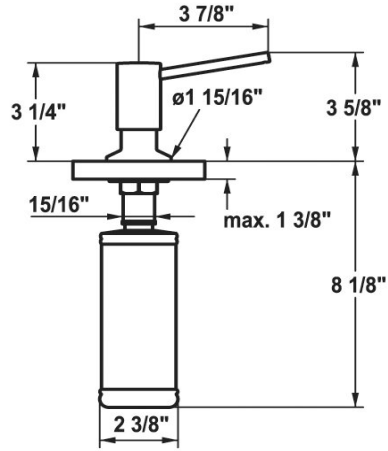

KWC BASIC Soap dispenser

Modell-Linie: ACCESSOIRES | Z.538.409.000
Accessories | Accessoires

KWC-No.

538409
chromeline

538410
matt black

538411
brushed steel

Farbcode

chromeline

matt black

brushed steel

- Soap dispenser KWC BASIC
- Easily refillable from top without disassembly
- Mounting hole size $\varnothing 26$ mm

- Scope of delivery:
 - Pump
 - Soap container, filling capacity 10.8 fl. oz. Z.639.549

Technical Data

Farbcode

Artikeltyp

Mass Höhe

Ausladung A

Material

chromeline

Seifenspender