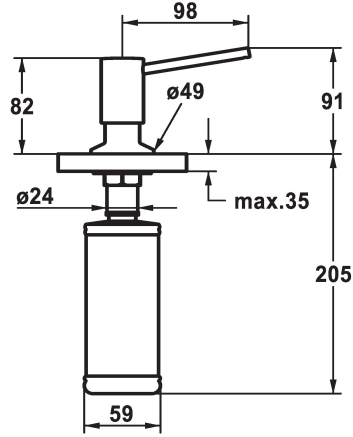

KWC BASIC Soap dispenser

Modell-Linie: ACCESSOIRES | Z.538.409.000
Accessories | Soap dispensers

KWC-No.

538409
chromeline

538410
matt black

538411
brushed steel

Color code

chromeline

matt black

brushed steel

* Soap dispenser KWC BASIC
* Easily refillable from top without disassembly
* Mounting hole size $\varnothing 26$ mm

* Scope of delivery:
- Pump
- Soap container, filling capacity 320 ml Z.639.549

Technical Data

Color code

Faucet_typ

Measure Height

Projection A

chromeline

Soap dispenser

91