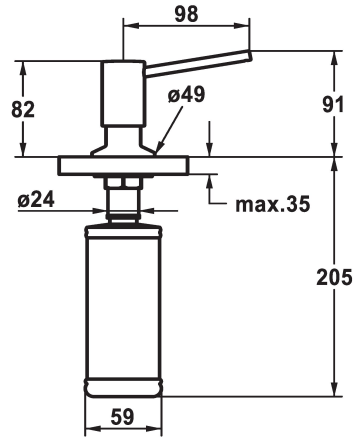

KWC BASIC Soap dispenser

Modell-Linie: ACCESSOIRES | Z.538.409.000
Accessories | Soap dispensers

KWC-No.

538409
chromeline

538410
matt black

538411
brushed steel

Color code

chromeline

matt black

brushed steel

* Soap dispenser KWC BASIC
* Easily refillable from top without disassembly
* Mounting hole size $\varnothing 26$ mm

* Scope of delivery:
- Pump
- Soap container, filling capacity 320 ml Z.639.549

Technical Data

Color code

Faucet_typ

Dimension Height

Projection A

chromeline

Soap dispenser

91