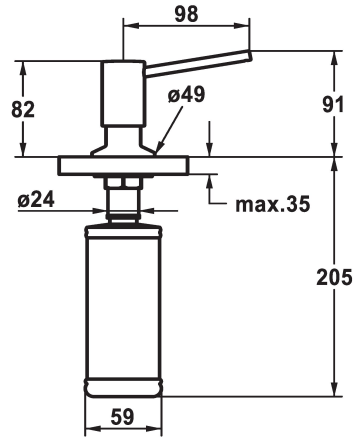

## KWC BASIC Soap dispenser

Modell-Linie: ACCESSOIRES | Z.538.409.000  
Accessories | Soap dispensers

### KWC-No.

**538409**  
chromeline

**538410**  
matt black

**538411**  
brushed steel

### Color code

chrome

matt black

brushed steel

\* Soap dispenser KWC BASIC  
\* Easily refillable from top without disassembly  
\* Mounting hole size  $\varnothing 26$  mm

\* Scope of delivery:  
- Pump  
- Soap container, filling capacity 320 ml Z.639.549

### Technical Data

Color code

Faucet\_typ

Dimension Height

Projection\_A

chrome

Soap dispenser

91