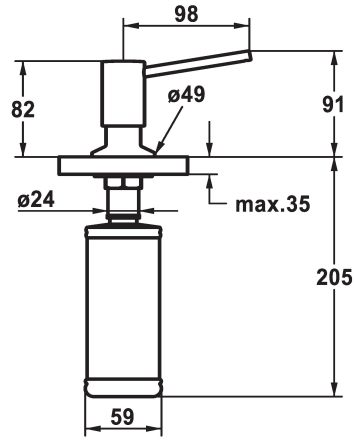

KWC BASIC Soap dispenser

Modell-Linie: ACCESSOIRES | Z.538.409.000

KWC-No.

538409
chromeline

538410
matt black

538411
brushed steel

ATT-KWC-FARBCODE

chromeline

matt black

brushed steel

* Soap dispenser KWC BASIC
* Easily refillable from top without disassembly
* Mounting hole size $\varnothing 26$ mm

* Scope of delivery:
- Pump
- Soap container, filling capacity 320 ml Z.639.549

Technické údaje

ATT-KWC-FARBCODE

Faucet_typ

Measure_Height

Projection_A

chromeline

Seifenspender

91