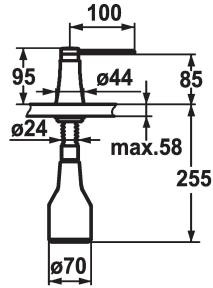

### KWC-No.

**536586**  
chromeline

**538345**  
matt black

**536587**  
decor steel

**536932**  
glacier white

### ATT-KWC-FARBCODE

chromeline

matt black

decor steel

glacier white

- \* Soap dispenser KWC ZOE
- \* Easily refillable from top without disassembly
- \* Mounting hole size  $\varnothing 26$  mm
- \* Scope of delivery:

- Pump
- Soap container, filling capacity 350 ml Z.635.713
- \* To be ordered separately (optional or if necessary):
- Escutcheon Z.536.291.000 or Z.536.292.700