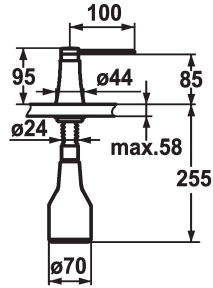

KWC ZOE Soap dispenser

Modell-Linie: ACCESSOIRES | Z.536.586.176
Accessories | Soap dispensers

KWC-No.

536586
chromeline

538345
matt black

536587
decor steel

536932
glacier white

Color code

chromeline

matt black

decor steel

glacier white

* Soap dispenser KWC ZOE
* Easily refillable from top without disassembly
* Mounting hole size ø26 mm
* Scope of delivery:

- Pump
- Soap container, filling capacity 350 ml Z.635.713
* To be ordered separately (optional or if necessary):
- Escutcheon Z.536.291.000 or Z.536.292.700

Technical Data

Color code

matt black

Installation type

Pillar installation

Faucet_typ

Soap dispenser

Measure Height