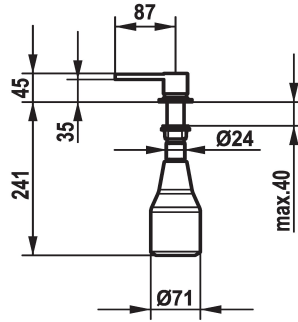

## KWC ERA Soap dispenser

Modell-Linie: ACCESSOIRES | Z.538.038.700  
Accessories | Soap dispensers

### KWC-No.

**538038**

stainless steel

- \* Soap dispenser KWC ERA
- \* Easily refillable from top without disassembly
- \* Mounting hole size ø26 mm

- \* Scope of delivery:
- Pump
- Soap container, filling capacity 350 ml Z.538.053

### Technical Data

Color_code	stainless steel
Installation_type	Pillar installation
Faucet_typ	Soap dispenser
Dimension Height	45
Projection_A	A 85

Color_code	stainless steel
Installation_type	Pillar installation
Faucet_typ	Soap dispenser
Dimension Height	45
Projection_A	A 85