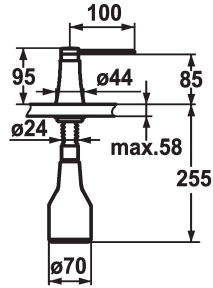

KWC ZOE Soap dispenser

Modell-Linie: ACCESSOIRES | Z.536.586.150
Accessories | Soap dispensers

KWC-No.

536586
chromeline

538345
matt black

536587
decor steel

536932
glacier white

Color code

chrome

matt black

decor steel

glacier white

- * Soap dispenser KWC ZOE
- * Easily refillable from top without disassembly
- * Mounting hole size $\varnothing 26$ mm
- * Scope of delivery:

- Pump
- Soap container, filling capacity 350 ml Z.635.713
- * To be ordered separately (optional or if necessary):
- Escutcheon Z.536.291.000 or Z.536.292.700

Technical Data

Color code

glacier white

Installation_type

Pillar installation

Faucet_typ

Soap dispenser

Dimension Height