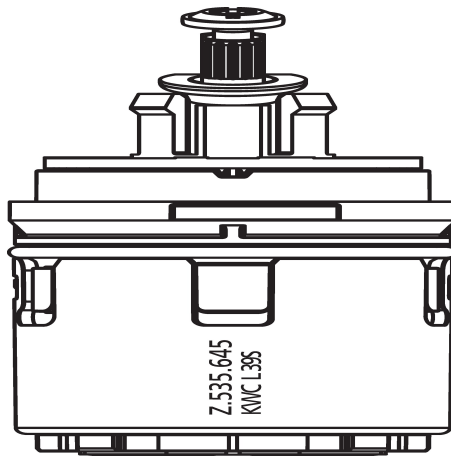

KWC

Cartridge with safety device L 39 - universal

Modell-Linie: SPAREPARTS | Z.535.645

KWC-No.

536670

* KWC cartridge with safety device L 39 - universal