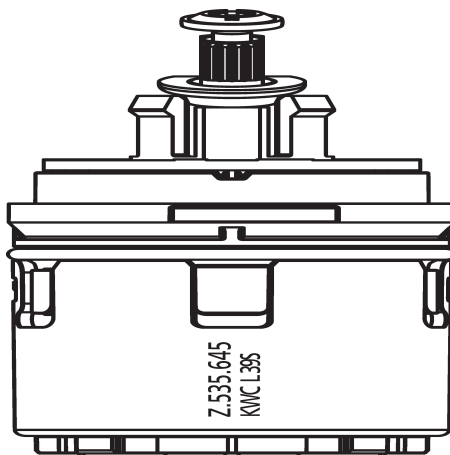

## KWC

Cartridge with safety device L 39 - universal

Modell-Linie: SPAREPARTS | Z.535.645  
Spare parts | Spare parts taps

KWC-No.

536670

\* KWC cartridge with safety device L 39 - universal