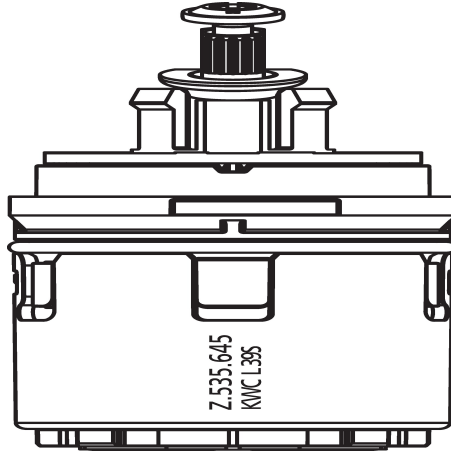

## KWC

Cartridge with safety device L 39 - universal

Modell-Linie: SPAREPARTS | Z.535.645

Spare parts | Spare parts taps

KWC-No.

536670

\* KWC cartridge with safety device L 39 - universal