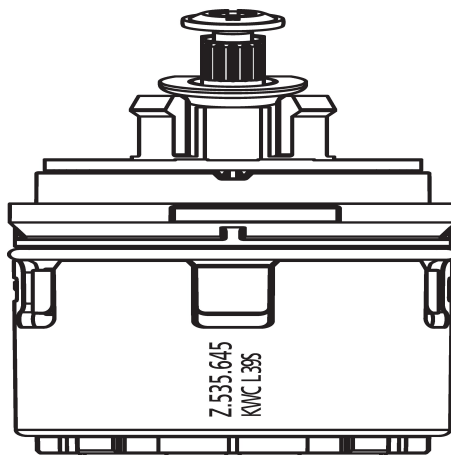

KWC

Cartridge with safety device L 39 - universal

Modell-Linie: SPAREPARTS | Z.535.645
Spare parts | Spare parts taps

KWC-No.

536670

* KWC cartridge with safety device L 39 - universal