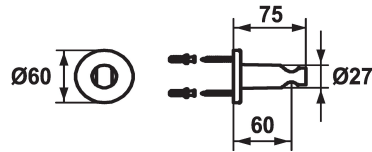

KWC SHOWERCULTURE

Shower bracket style

Modell-Linie: SHOWERCULTURE | 26.000.621.000

Showers | Complementary parts showers

KWC-No.

536623
chromeline

125064
matt black

125065
brushed steel

Color code

chromeline

matt black

brushed steel

* Shower bracket style

* Non-adjustable

* Suitable for:

- All hand showers

Technical Data

Diameter

D60

Color code

chromeline

Faucet_typ

Shower bracket

Measure Lenght