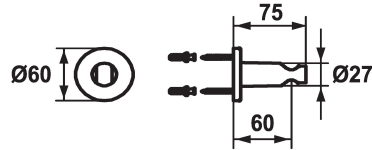

## KWC SHOWERCULTURE

Shower bracket style

Modell-Linie: SHOWERCULTURE | 26.000.621.000

Showers | Complementary parts showers

### Color code

chromeline

matt black

brushed steel

\* Shower bracket style

\* Non-adjustable

\* Suitable for:

- All hand showers

### Technical Data

Diameter

D60

Color code

chromeline

Faucet\_typ

Shower bracket

Measure Lenght