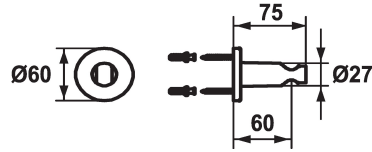

KWC SHOWERCULTURE

Shower bracket style

Modell-Linie: SHOWERCULTURE | 26.000.621.000

Showers | Complementary parts showers

KWC-No.

536623
chromeline

125064
matt black

125065
brushed steel

Color code

chrome

matt black

brushed steel

* Shower bracket style

* Non-adjustable

* Suitable for:

- All hand showers

Technical Data

Diameter

D60

Color code

chrome

Faucet_typ

Shower bracket

Measure_L