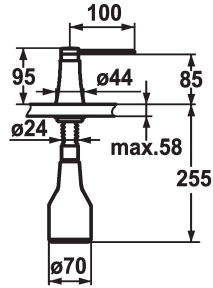

KWC ZOE Soap dispenser

Modell-Linie: ACCESSOIRES | Z.536.586.127
Accessories | Soap dispensers

KWC-No.

536586
chromeline

538345
matt black

536587
decor steel

536932
glacier white

Color code

chrome

matt black

decor steel

glacier white

* Soap dispenser KWC ZOE
* Easily refillable from top without disassembly
* Mounting hole size $\varnothing 26$ mm
* Scope of delivery:

- Pump
- Soap container, filling capacity 350 ml Z.635.713
* To be ordered separately (optional or if necessary):
- Escutcheon Z.536.292.700

Technical Data

Color code

Installation_type

Faucet_typ

Dimension Height

Projection_A

decor steel

Pillar installation

Soap dispenser

95

A 100