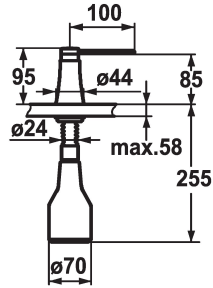

## KWC ZOE Soap dispenser

Modell-Linie: ACCESSOIRES | Z.536.586.000

### KWC-No.

**536586**  
chromeline

**538345**  
matt black

**536587**  
decor steel

**536932**  
glacier white

### ATT-KWC-FARBCODE

chromeline

matt black

decor steel

glacier white

- \* Soap dispenser KWC ZOE
- \* Easily refillable from top without disassembly
- \* Mounting hole size ø26 mm
- \* Scope of delivery:

- Pump
- Soap container, filling capacity 350 ml Z.635.713
- \* To be ordered separately (optional or if necessary):
- Escutcheon Z.536.291.000