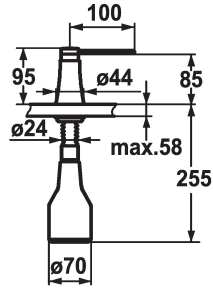

KWC ZOE Soap dispenser

Modell-Linie: ACCESSOIRES | Z.536.586.000

Saniteettivarusteet julkisiin tiloihin | Saippua-annostelijat

KWC-No.

536586
chromeline

538345
matt black

536587
decor steel

536932
glacier white

ATT-KWC-FARBCODE

chromeline

matt black

decor steel

glacier white

- * Soap dispenser KWC ZOE
- * Easily refillable from top without disassembly
- * Mounting hole size $\varnothing 26$ mm
- * Scope of delivery:

- Pump
- Soap container, filling capacity 350 ml Z.635.713
- * To be ordered separately (optional or if necessary):
- Escutcheon Z.536.291.000

Tekniset tiedot

ATT-KWC-FARBCODE

Installation_type

Faucet_typ

Measure_Height

Projection_A

lviCode

chromeline

Standmontage

Seifenspender

95

A100