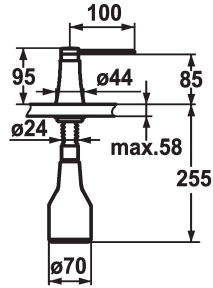

KWC ZOE Soap dispenser

Modell-Linie: ACCESSOIRES | Z.536.586.000
Accessories | Soap dispensers

KWC-No.

536586
chromeline

538345
matt black

536587
decor steel

536932
glacier white

Color code

chrome

matt black

decor steel

glacier white

* Soap dispenser KWC ZOE
* Easily refillable from top without disassembly
* Mounting hole size $\varnothing 26$ mm
* Scope of delivery:

- Pump
- Soap container, filling capacity 350 ml Z.635.713
* To be ordered separately (optional or if necessary):
- Escutcheon Z.536.291.000

Technical Data

Color code

chrome

Installation_type

Pillar installation

Faucet_typ

Soap dispenser

Dimension Height