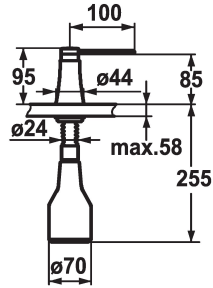

**KWC** ZOE  
Soap dispenser

Modell-Linie: ACCESSOIRES | Z.536.586.000

**KWC-No.**

**536586**  
chromeline

**538345**  
matt black

**536587**  
decor steel

**536932**  
glacier white

**ATT-KWC-FARBCODE**

chromeline

matt black

decor steel

glacier white

- \* Soap dispenser KWC ZOE
- \* Easily refillable from top without disassembly
- \* Mounting hole size  $\varnothing 26$  mm
- \* Scope of delivery:

- Pump
- Soap container, filling capacity 350 ml Z.635.713
- \* To be ordered separately (optional or if necessary):
- Escutcheon Z.536.291.000

**Technické údaje**

ATT-KWC-FARBCODE

Installation\_type

Faucet\_typ

Measure\_Height

Projection\_A

chromeline

Standmontage