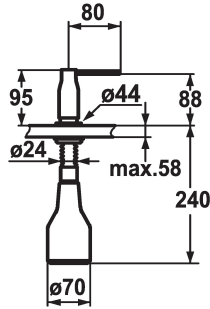

KWC SIN Soap dispenser

Modell-Linie: ACCESSOIRES | Z.536.332.000
Sanitetsutrustning | Tvålbehållare

KWC-No.

536332
chromeline

* Soap dispenser KWC SIN
* Easily refillable from top without disassembly
* Mounting hole size $\varnothing 26$ mm

* Scope of delivery:
- Pump
- Soap container, filling capacity 350 ml Z.635.713

Technical Data

ATT-KWC-FARBCODE

chromeline

Installation_type

Standmontage

Faucet_typ

Seifenspender

Measure_Height

95

Projection_A

A80