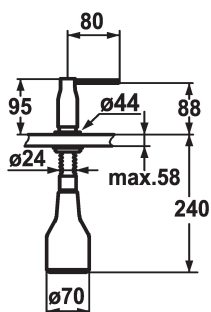

## KWC SIN Soap dispenser

Modell-Linie: ACCESSOIRES | Z.536.332.000

### KWC-No.

**536332**  
chromeline

\* Soap dispenser KWC SIN  
\* Easily refillable from top without disassembly  
\* Mounting hole size  $\varnothing 26$  mm

\* Scope of delivery:  
- Pump  
- Soap container, filling capacity 350 ml Z.635.713

### Dane techniczne

ATT-KWC-FARBCODE

chromeline

Installation\_type

Standmontage

Faucet\_typ

Seifenspender

Dimension Height