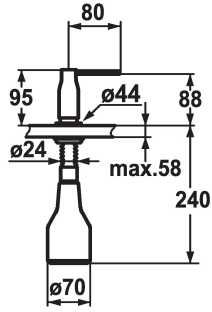

### KWC-No.

**536332**  
chromeline

\* Soap dispenser KWC SIN  
\* Easily refillable from top without disassembly  
\* Mounting hole size  $\varnothing 26$  mm

\* Scope of delivery:  
- Pump  
- Soap container, filling capacity 350 ml Z.635.713

### Tekniset tiedot

ATT-KWC-FARBCODE

chromeline

Installation\_type

Standmontage

Faucet\_typ

Seifenspender

Measure\_Height