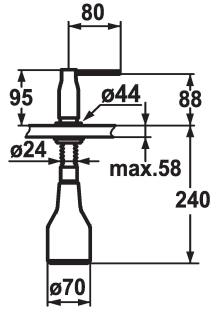

KWC SIN Soap dispenser

Modell-Linie: ACCESSOIRES | Z.536.332.000
Accessories | Soap dispensers

KWC-No.

536332
chromeline

- * Soap dispenser KWC SIN
- * Easily refillable from top without disassembly
- * Mounting hole size $\varnothing 26$ mm

- * Scope of delivery:
 - Pump
 - Soap container, filling capacity 350 ml Z.635.713

Technical Data

Color code
Installation type
Faucet_typ
Measure Height
Projection A

chromeline
Pillar installation
Soap dispenser
95
A 80