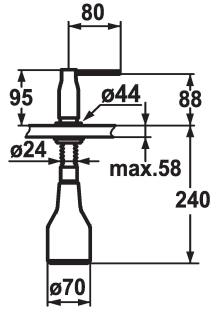

KWC SIN Soap dispenser

Modell-Linie: ACCESSOIRES | Z.536.332.000
Accessories | Soap dispensers

KWC-No.

536332
chromeline

- * Soap dispenser KWC SIN
- * Easily refillable from top without disassembly
- * Mounting hole size $\varnothing 26$ mm

- * Scope of delivery:
 - Pump
 - Soap container, filling capacity 350 ml Z.635.713

Technical Data

Color code
Installation type
Faucet_typ
Dimension Height
Projection A

chromeline
Pillar installation
Soap dispenser
95
A 80