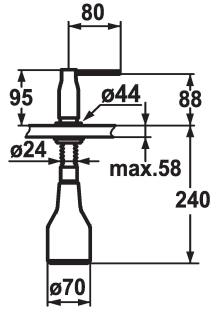

## KWC SIN Soap dispenser

Modell-Linie: ACCESSOIRES | Z.536.332.000  
Accessories | Soap dispensers

### KWC-No.

**536332**  
chromeline

\* Soap dispenser KWC SIN  
\* Easily refillable from top without disassembly  
\* Mounting hole size  $\varnothing 26$  mm

\* Scope of delivery:  
- Pump  
- Soap container, filling capacity 350 ml Z.635.713

### Technical Data

Color code
Installation_type
Faucet_typ
Dimension Height
Projection_A

chrome
Pillar installation
Soap dispenser
95
A 80